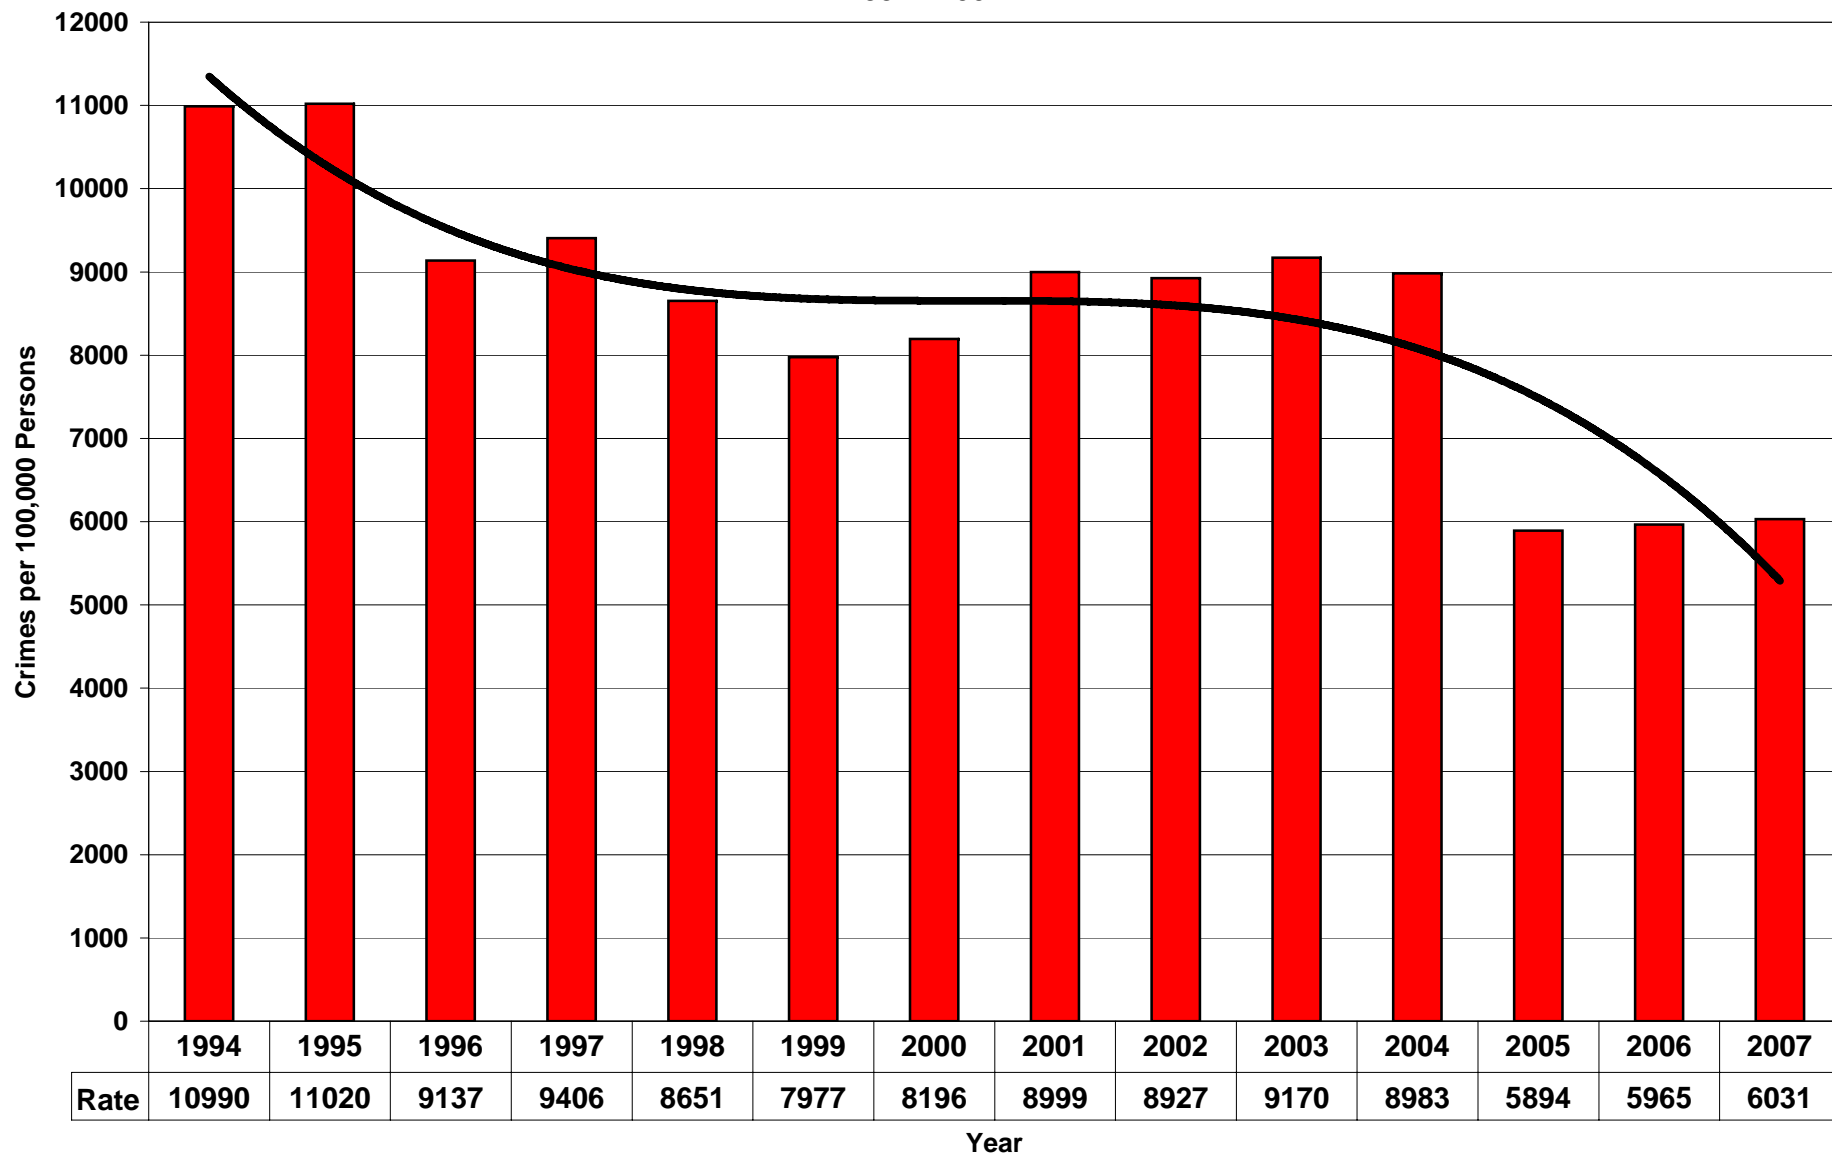

City of Tucson, Arizona
Crime Rate - Property Crimes* per 100,000 Persons
1994 - 2007

NOTE: Property Crimes include Burglary, Larceny, Motor Vehicle Theft, and Arson. For 2005, numerous reporting changes were implemented that resulted in a 43% drop in Larcenies, which is reflected here. Correction for these reporting changes results in an actual decrease of 10% in Larceny cases from 2004 to 2005.