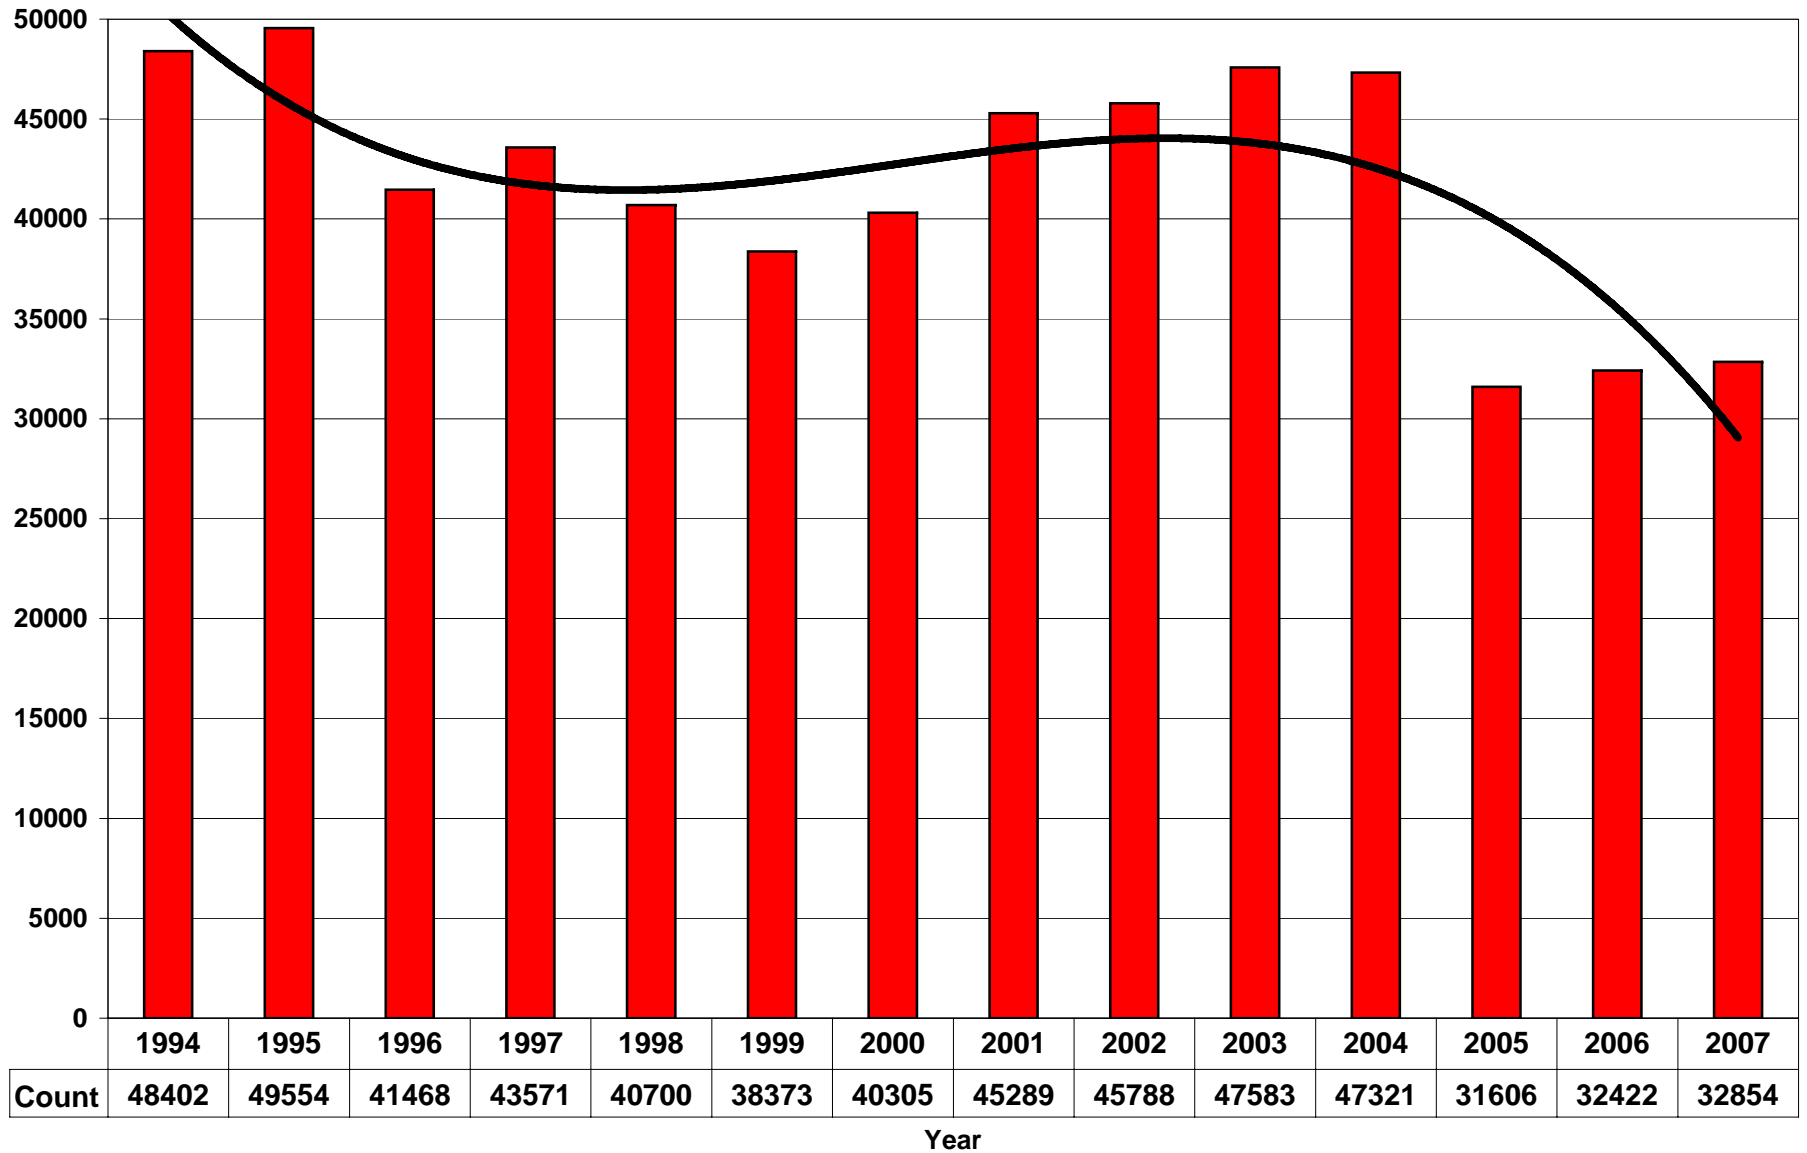

**City of Tucson, Arizona  
Property Crimes\*  
1994 - 2007**

NOTE: Property Crimes include Burglary, Larceny, Motor Vehicle Theft, and Arson. For 2005, numerous reporting changes were implemented that resulted in a 43% drop in Larcenies, which is reflected here. Correction for these reporting changes results in an actual decrease of 10% in Larceny cases from 2004 to 2005.