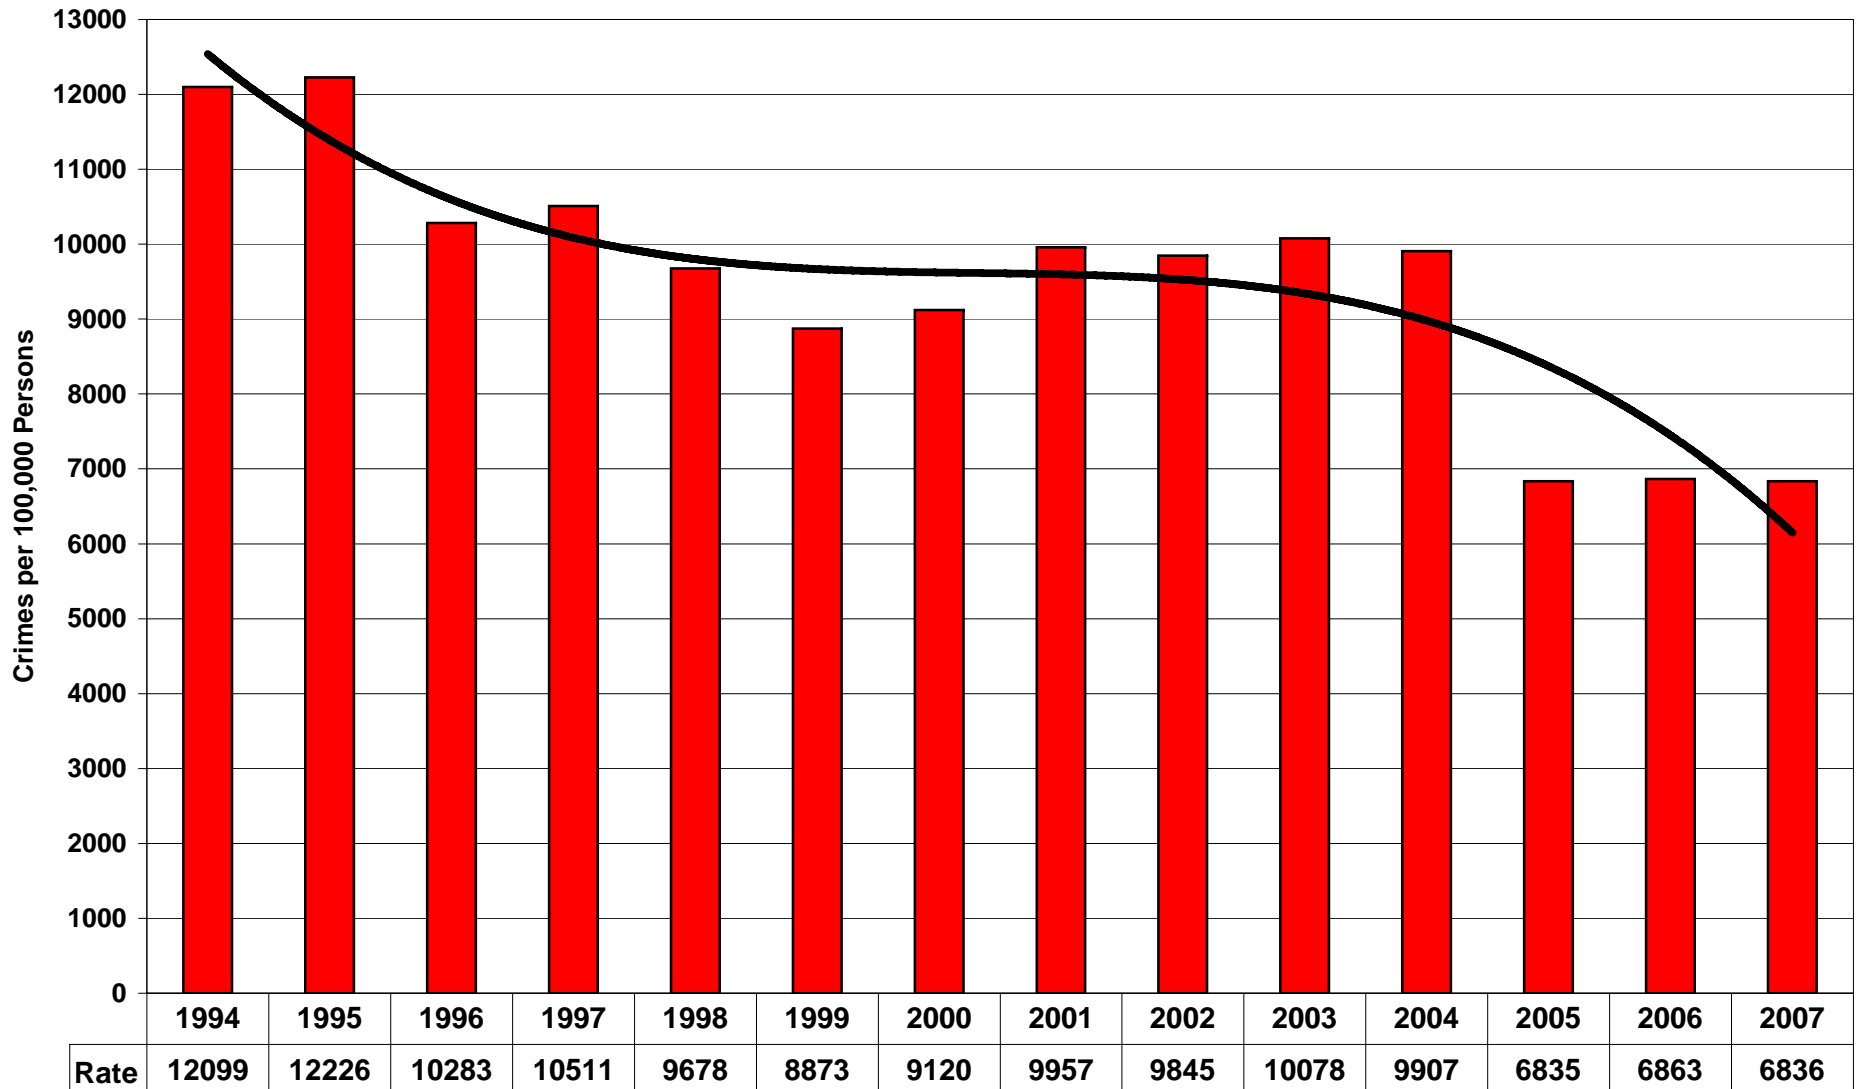

**City of Tucson, Arizona
Crime Rate - Part I Crimes per 100,000 Persons
1994 - 2007**

NOTE: Part I Crimes include Homicide, Sexual Assault, Robbery, Aggravated Assault, Burglary, Larceny, Motor Vehicle Theft, and Arson.. For 2005, numerous reporting changes were implemented that resulted in a 43% drop in Larcenies, which is reflected here. Correction for these reporting changes results in an actual decrease of 10% in Larceny cases from 2004 to 2005.

Source: Tucson Police Data