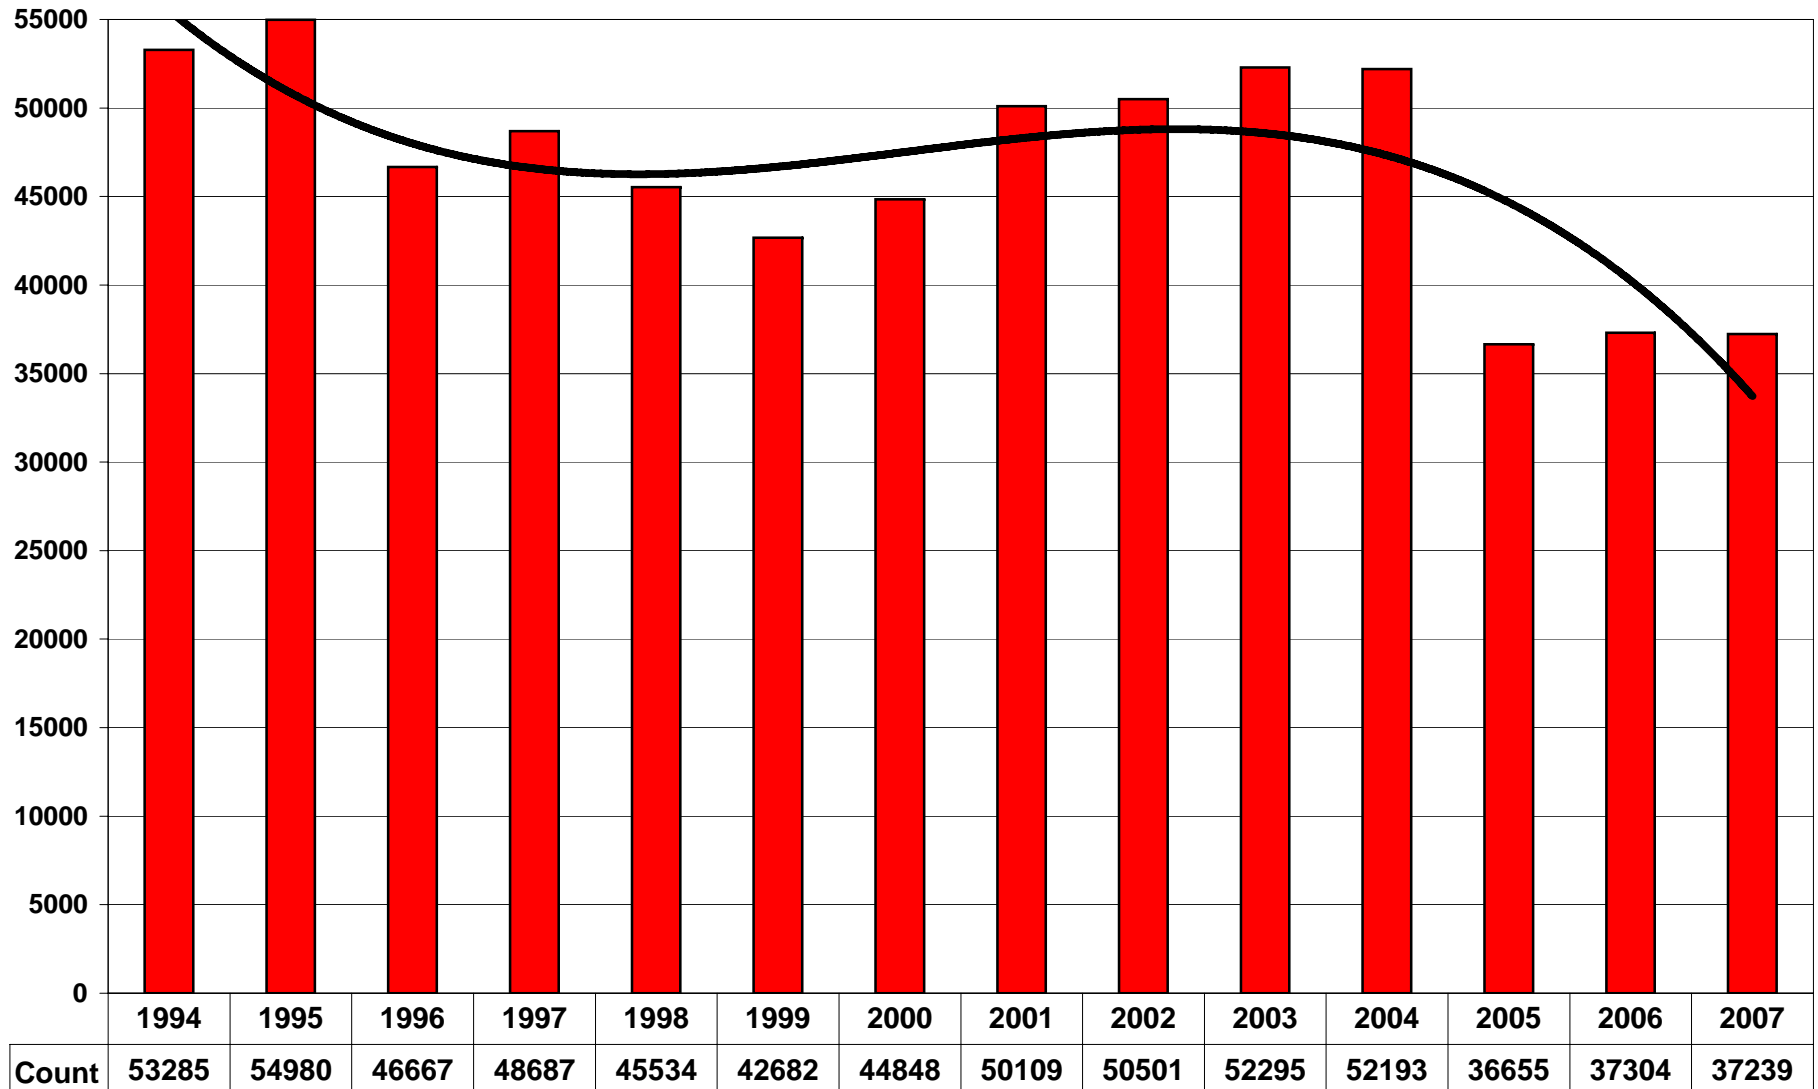

**City of Tucson, Arizona  
Part I Crimes  
1994 - 2007**

NOTE: Part I Crimes include Homicide, Sexual Assault, Robbery, Aggravated Assault, Burglary, Larceny, Motor Vehicle Theft, and Arson.. For 2005, numerous reporting changes were implemented that resulted in a 43% drop in Larcenies, which is reflected here. Correction for these reporting changes results in an actual decrease of 10% in Larceny cases from 2004 to 2005.

Source: Tucson Police Data