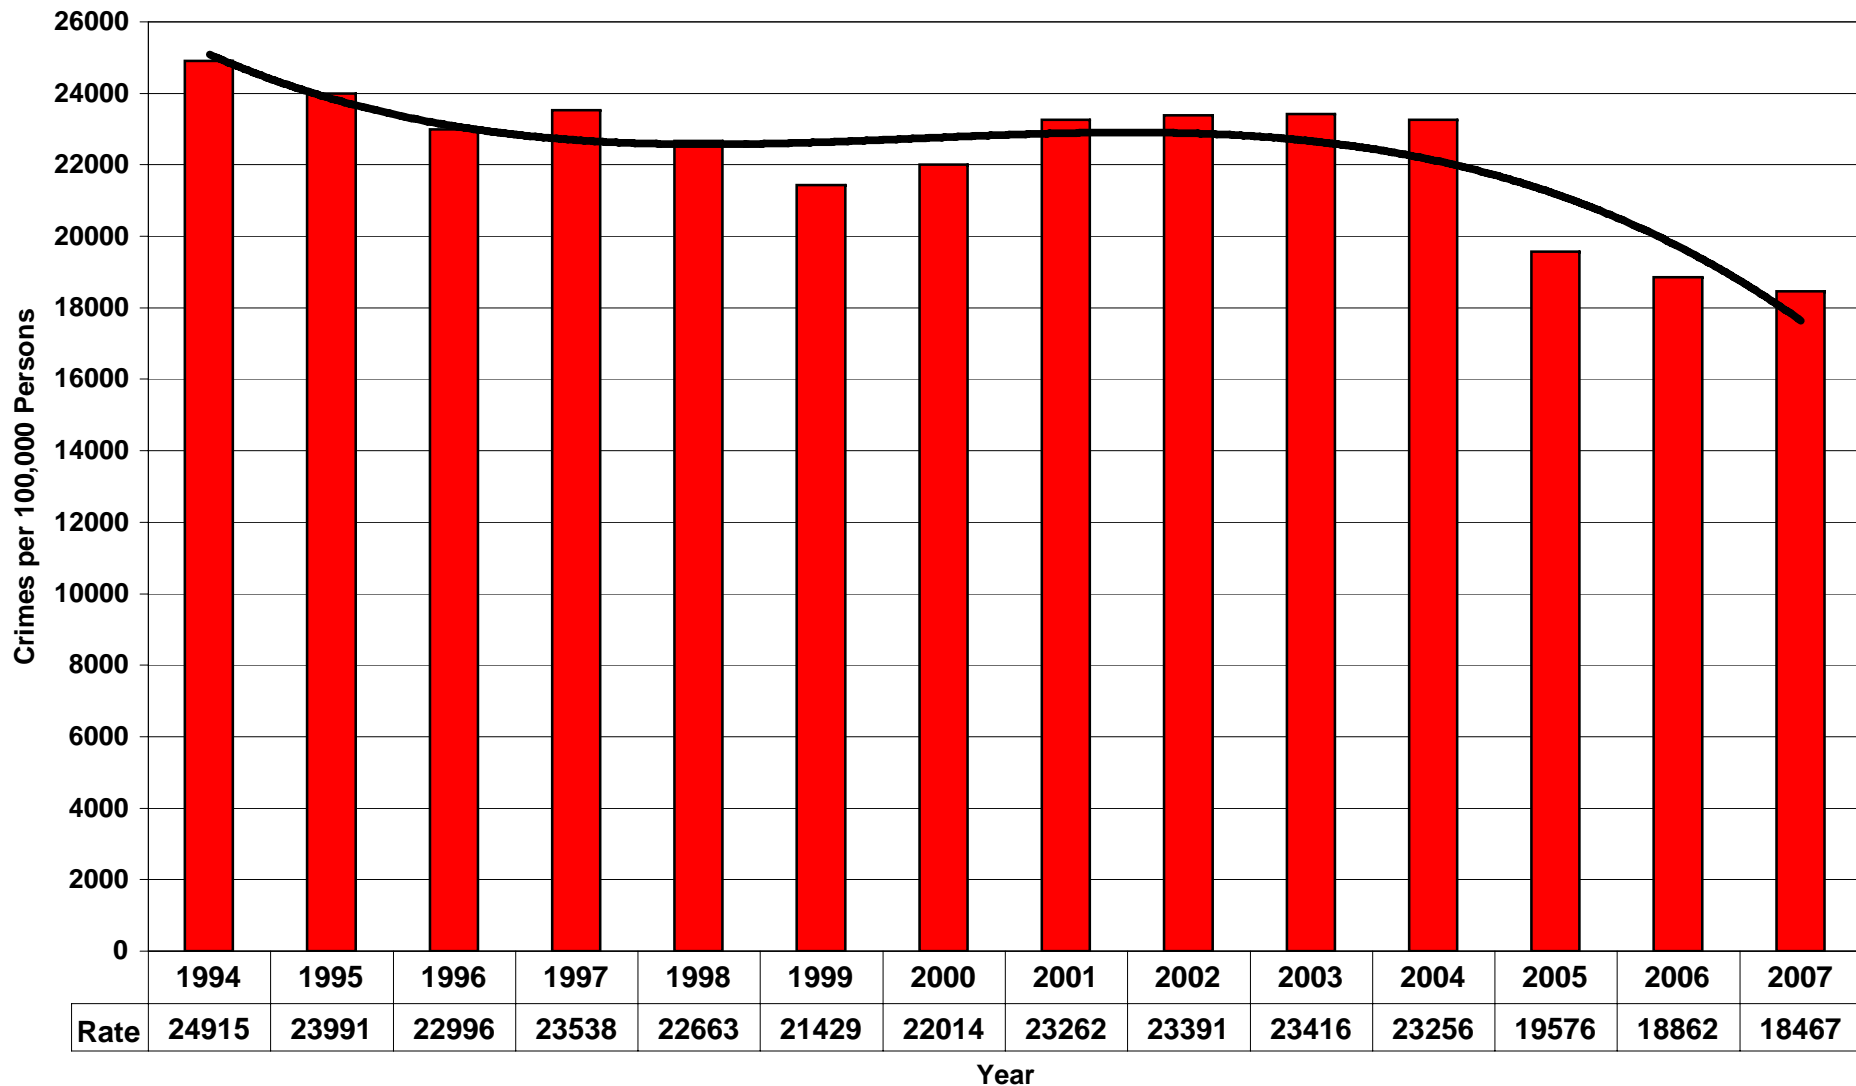

**City of Tucson, Arizona
 Crime Rate - Total UCR Crimes per 100,000 Persons
 1994 - 2007**

NOTE: For 2005, numerous reporting changes were implemented that resulted in a 43% drop in Larcenies, which is reflected here. Correction for these reporting changes results in an actual decrease of 10% in Larceny cases from 2004 to 2005.