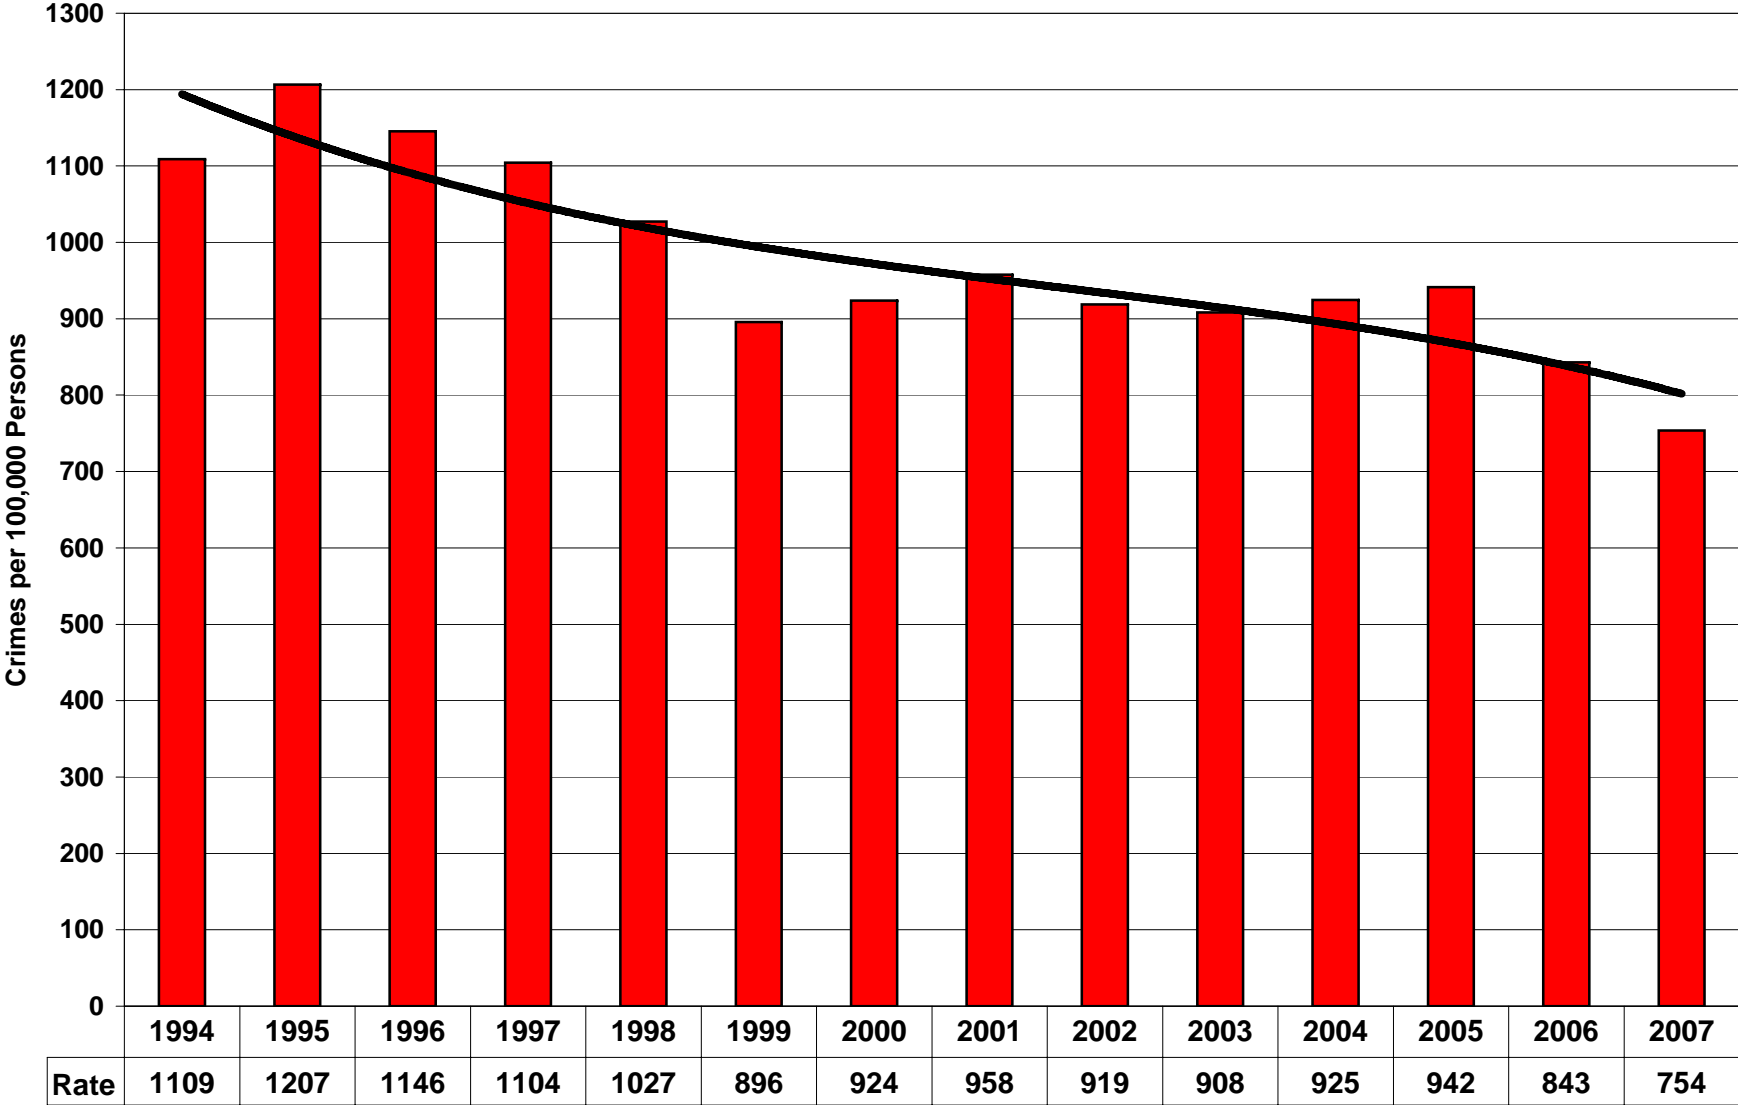

City of Tucson, Arizona
Crime Rate - Violent Crimes* per 100,000 Persons
1994 - 2007

Source: Tucson Police Data

*Violent Crimes include Homicide, Sexual Assault, Robbery and Aggravated Assault