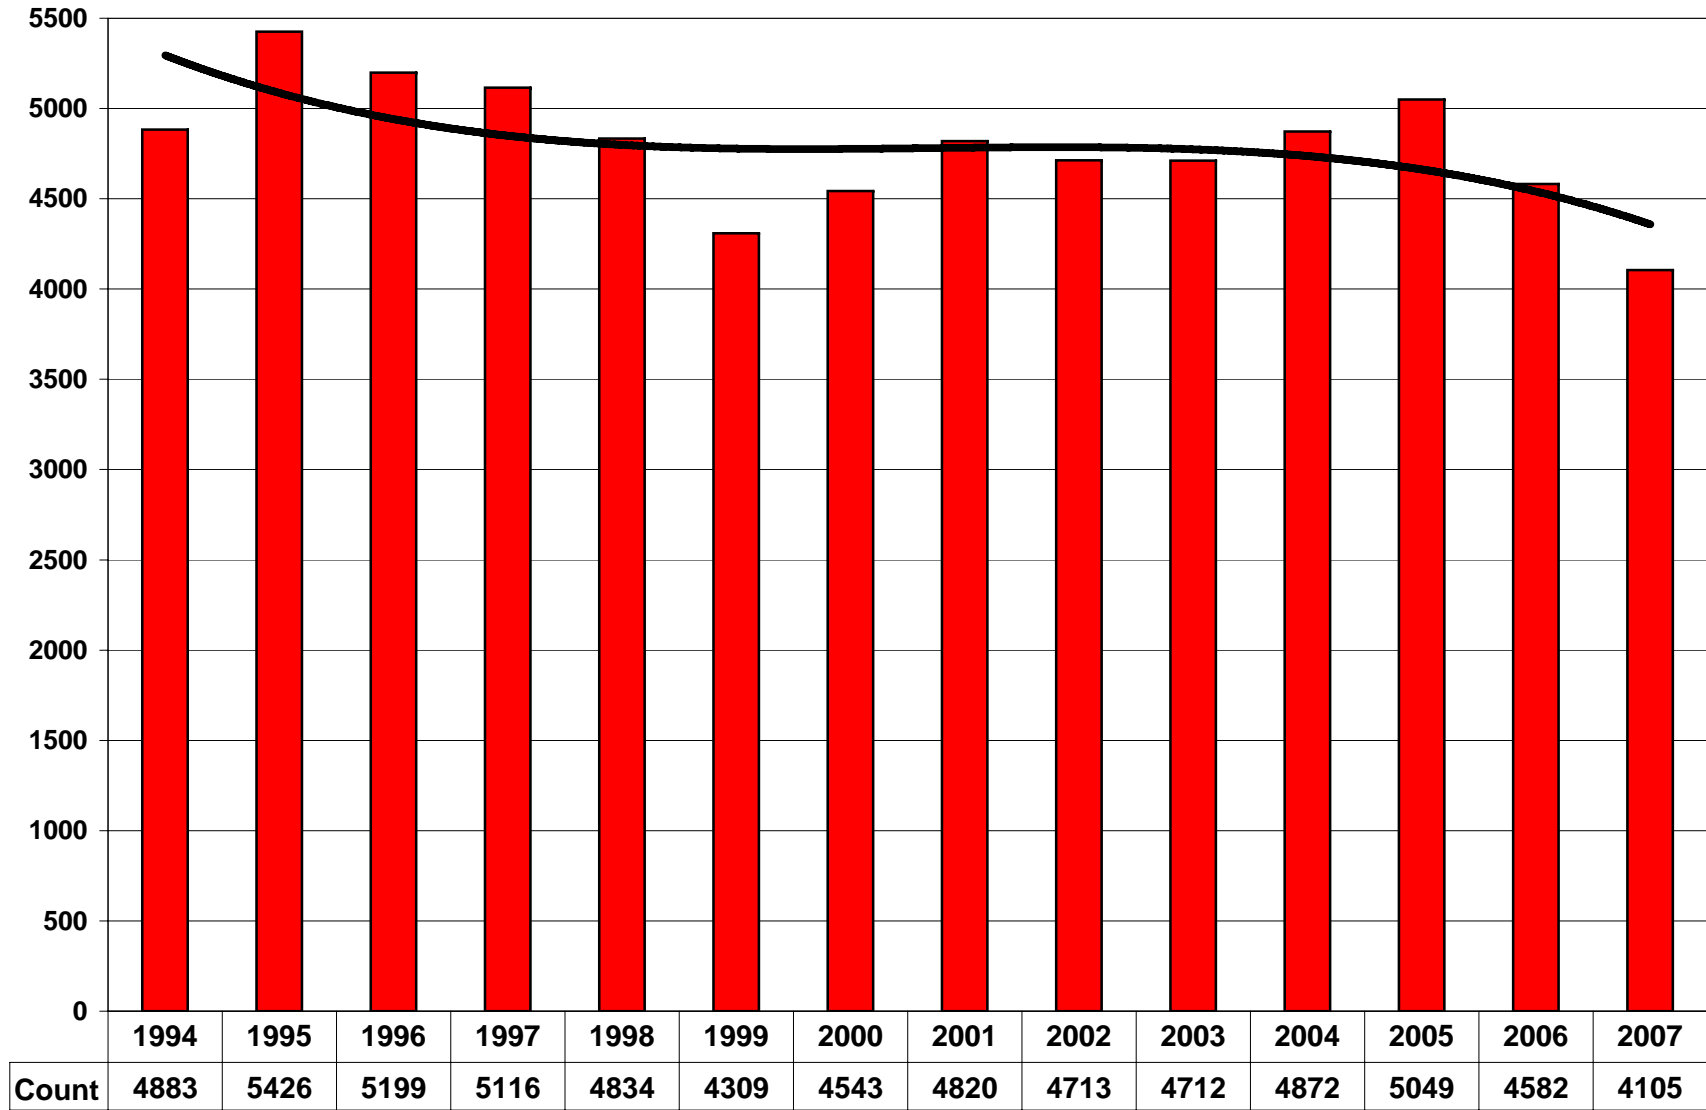

**City of Tucson, Arizona  
Violent Crimes\*  
1994 - 2007**

Year

\*Violent Crimes include Homicide, Sexual Assault, Robbery and Aggravated Assault

Source: Tucson Police Data